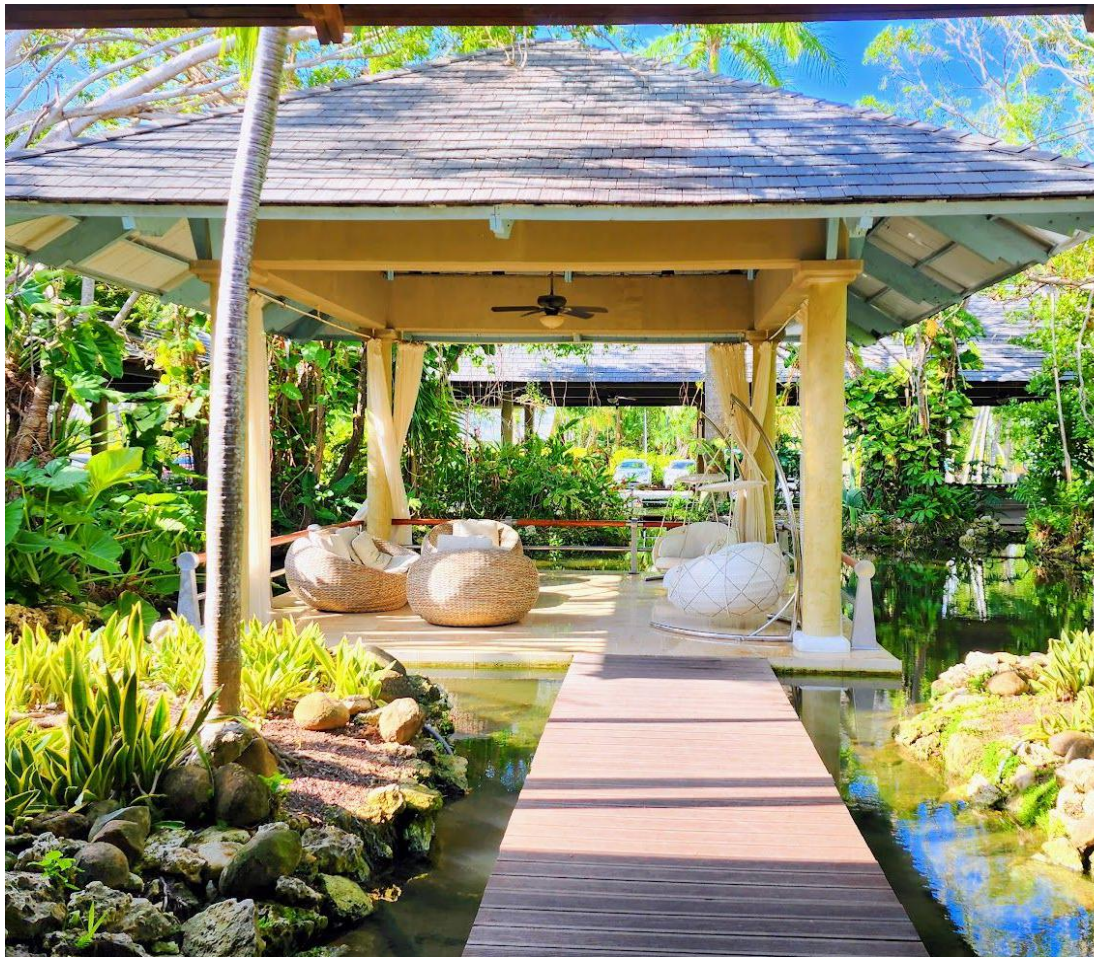

Iberostar Selection Bávaro Suites

La Islita

CEREMONY / CEREMONIA
CAPACITY / CAPACIDAD: 20