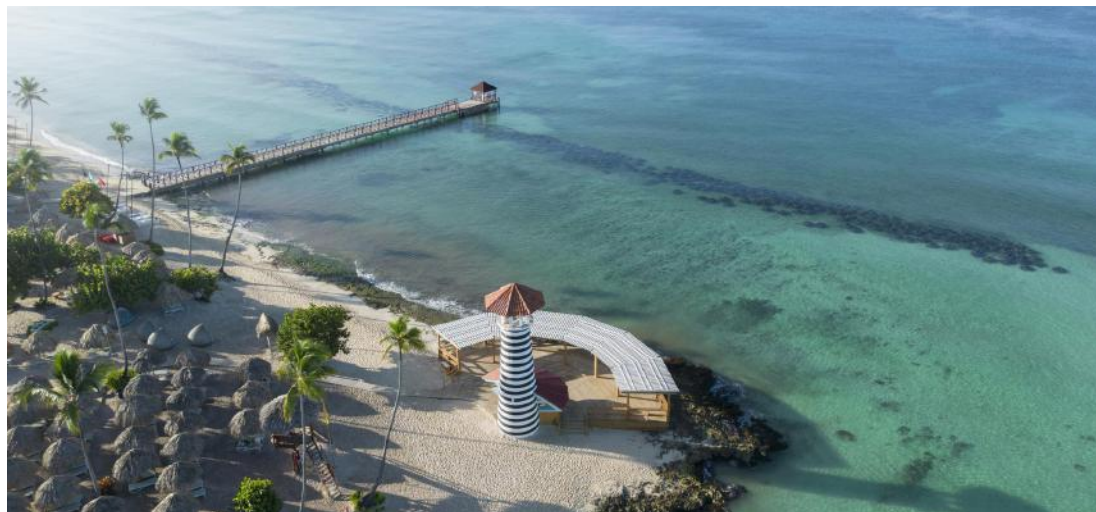

Iberostar Selection Hacienda Dominicus

The Lighthouse Deck / Deck El Faro

COCKTAIL / COCTEL
CAPACITY / CAPACIDAD: 60

RECEPTION / RECEPCIÓN
CAPACITY / CAPACIDAD: 25