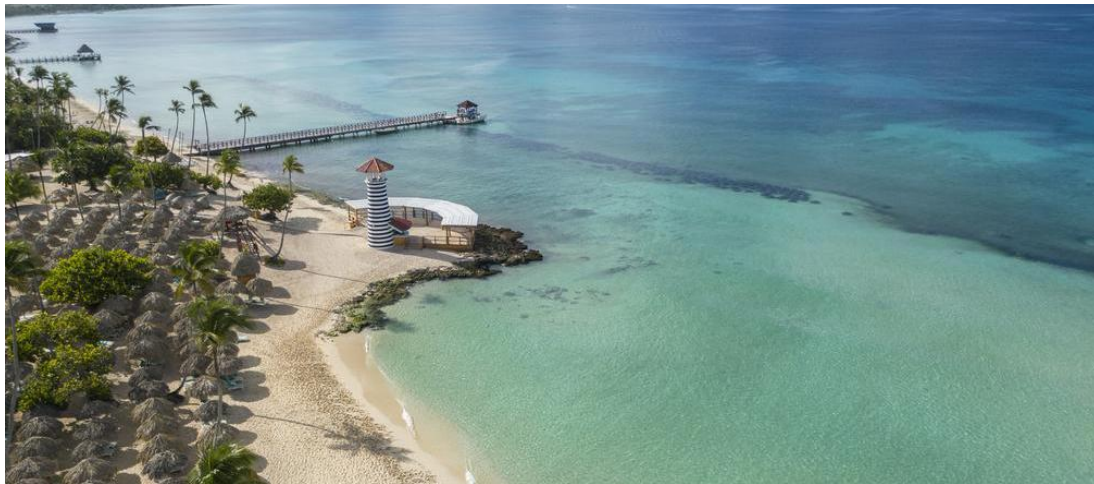

Iberostar Selection Hacienda Dominicus

Sunrise Beach Venue / Playa Sunrise

CEREMONY / **CEREMONIA**
CAPACITY / **CAPACIDAD: 100**

COCKTAIL / **COCTEL**
CAPACITY / **CAPACIDAD: 120**

RECEPTION / **RECEPCIÓN**
CAPACITY / **CAPACIDAD: 80**