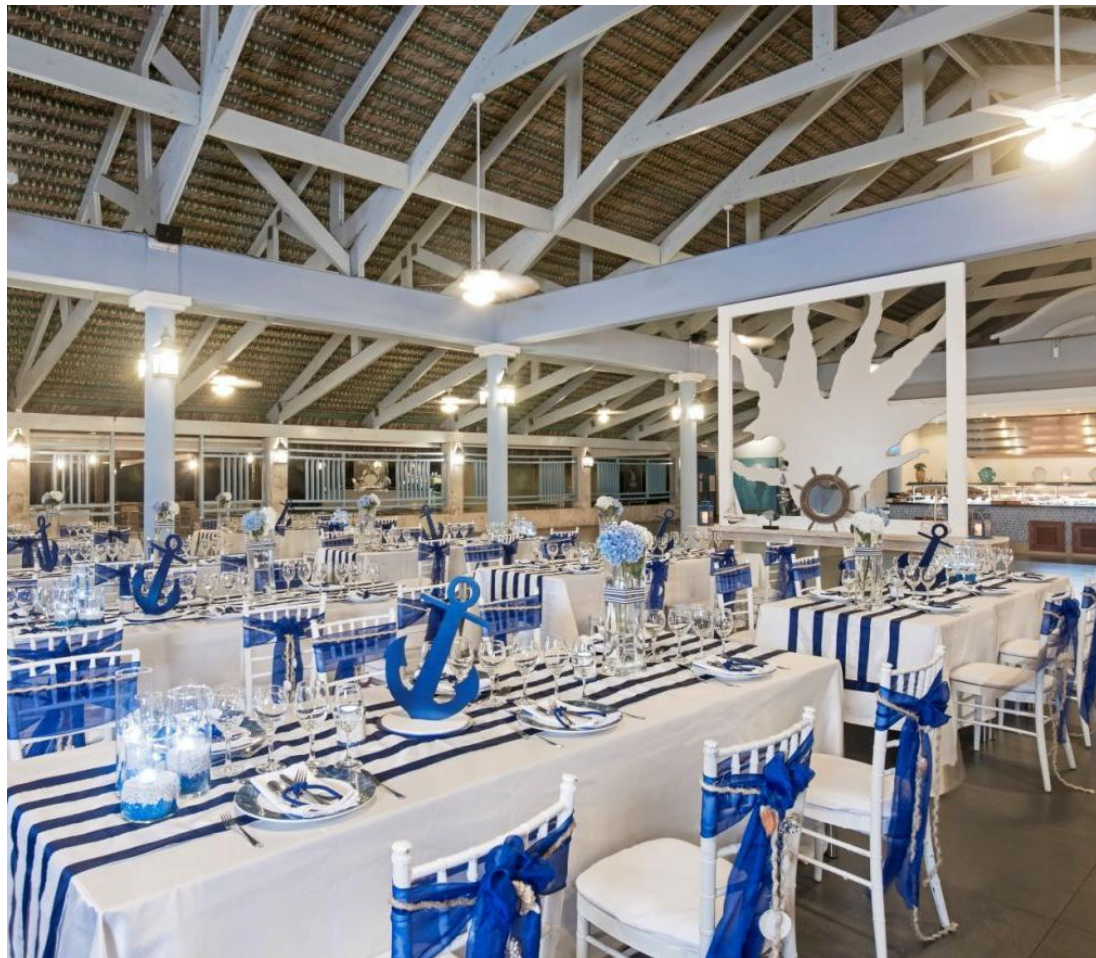

Iberostar Waves Dominicana / Punta Cana

“La Marimba” Italian Restaurant / Restaurante Italiano

PRIVATE RECEPTION / RECEPCIÓN PRIVADA
CAPACITY / CAPACIDAD: 300

Restaurant buyout available with additional cost,
restaurant furniture included. / **Renta de restaurante
disponible con costo adicional, mobiliario de
restaurante incluido.**

Other type of furniture will apply an extra fee. /
Otro tipo de mobiliario con costo adicional.